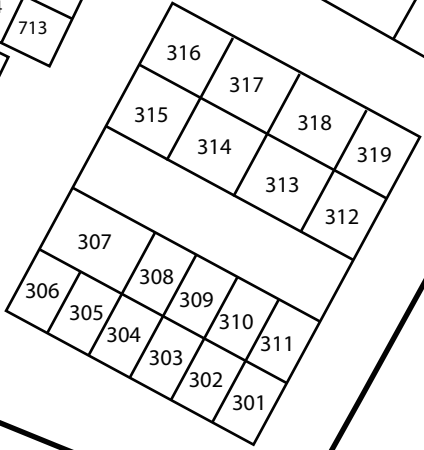

Visitor Parking

Student Parking