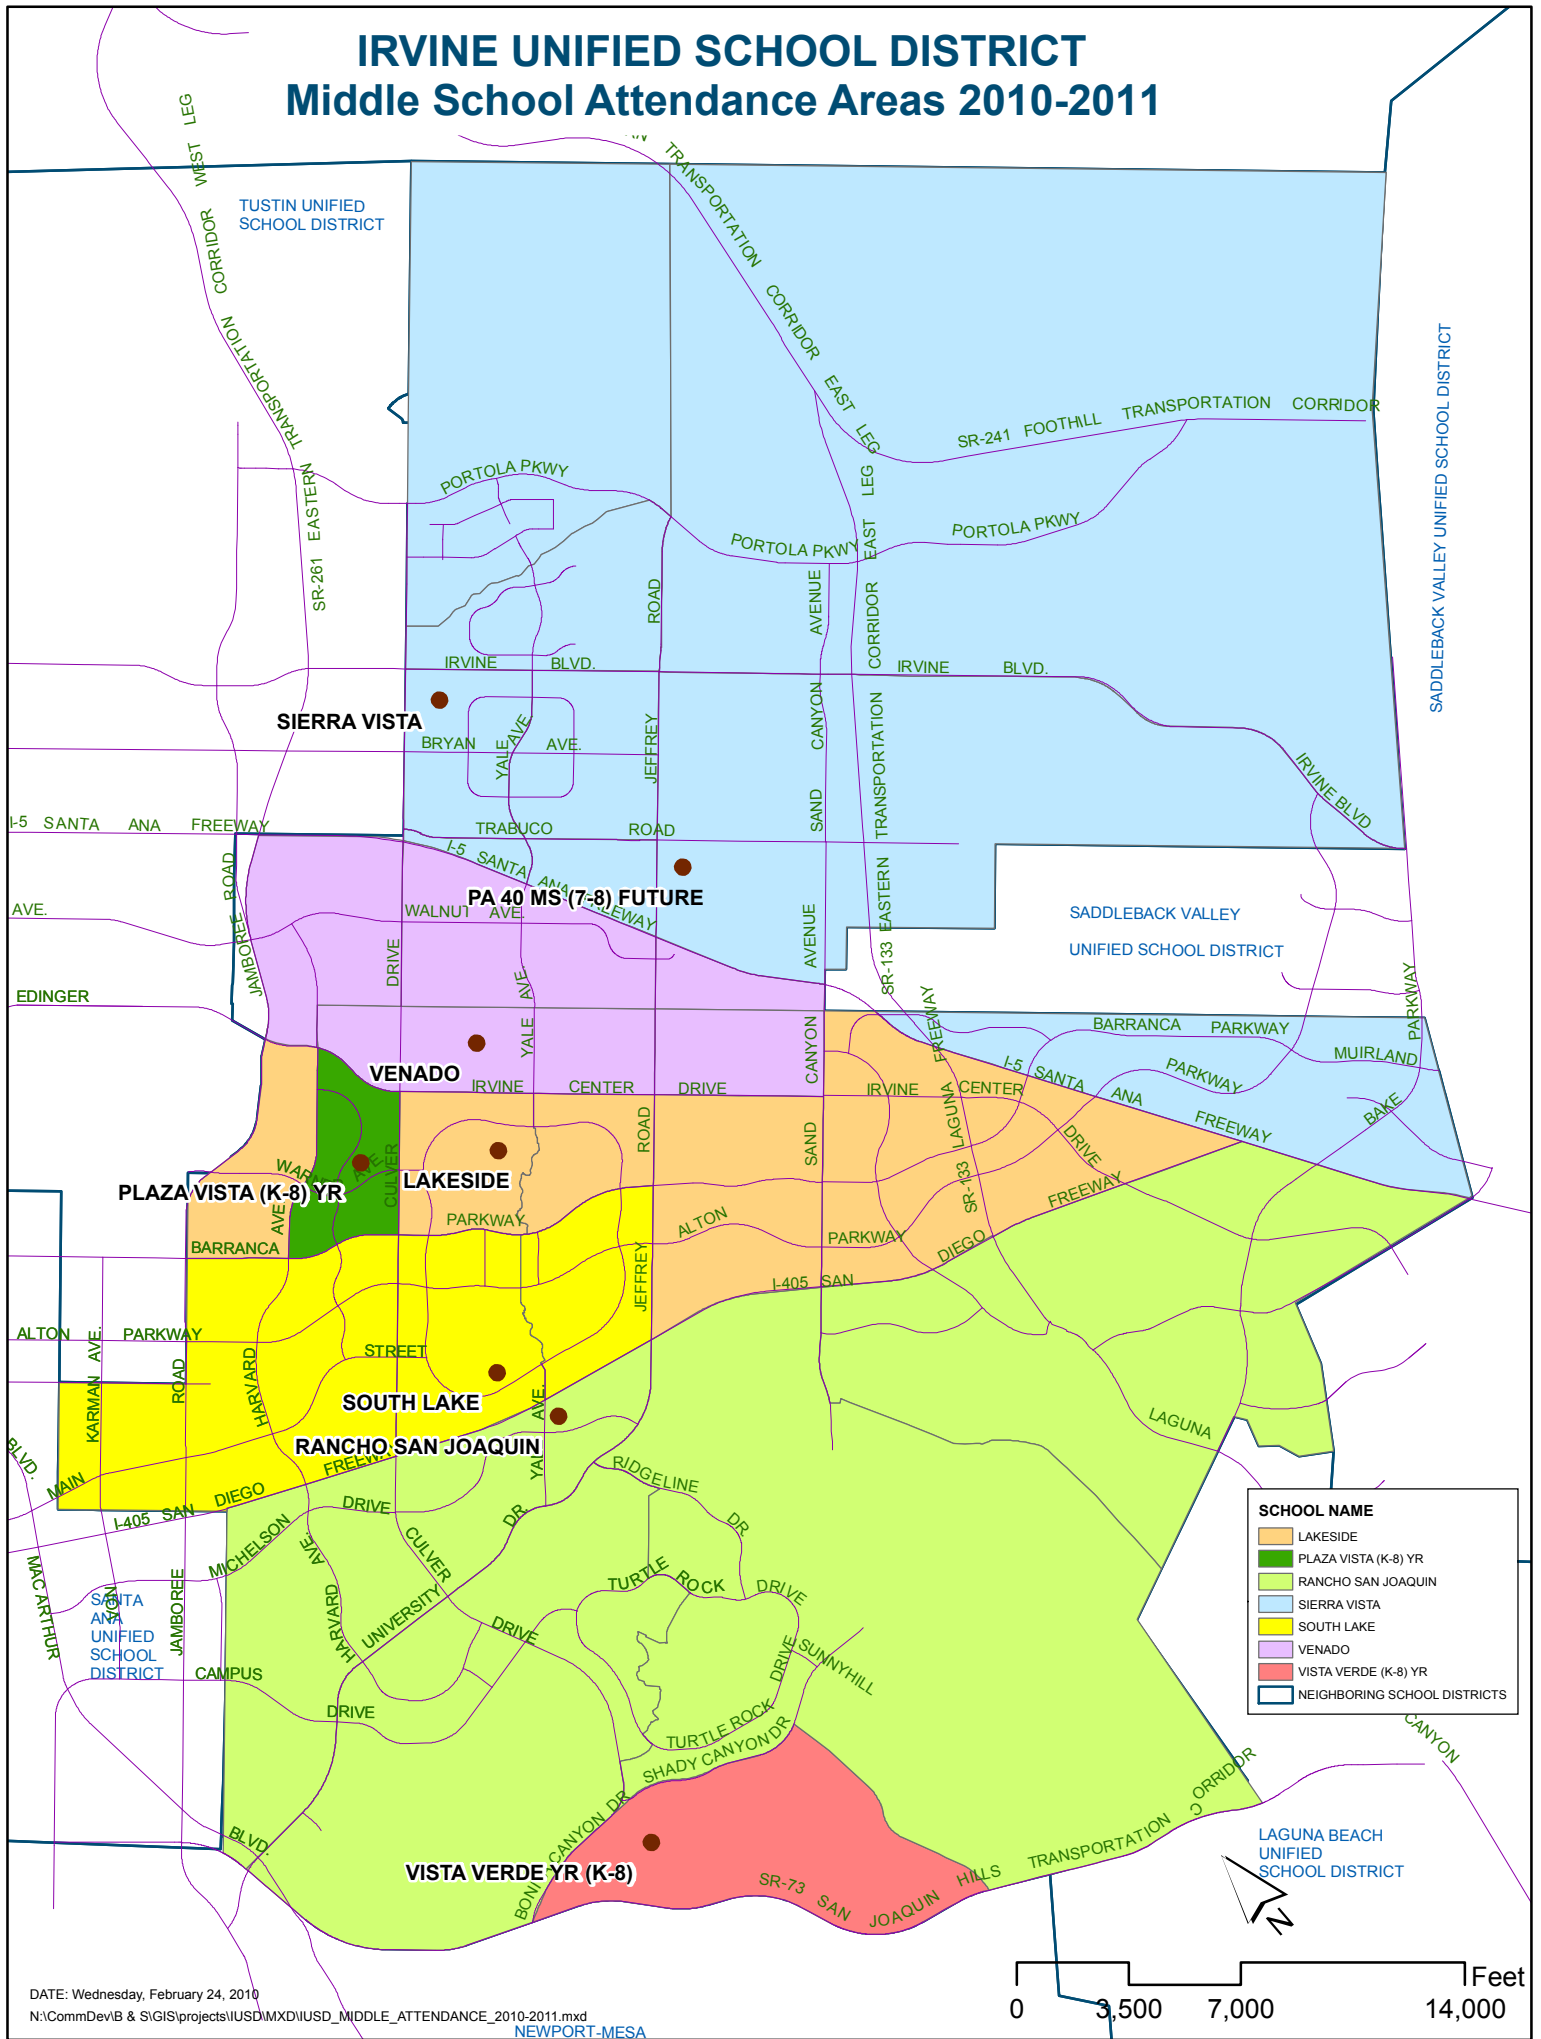

IRVINE UNIFIED SCHOOL DISTRICT

Middle School Attendance Areas 2010-2011

SCHOOL NAME	
	LAKESIDE
	PLAZA VISTA (K-8) YR
	RANCHO SAN JOAQUIN
	SIERRA VISTA
	SOUTH LAKE
	VENADO
	VISTA VERDE (K-8) YR
	NEIGHBORING SCHOOL DISTRICTS