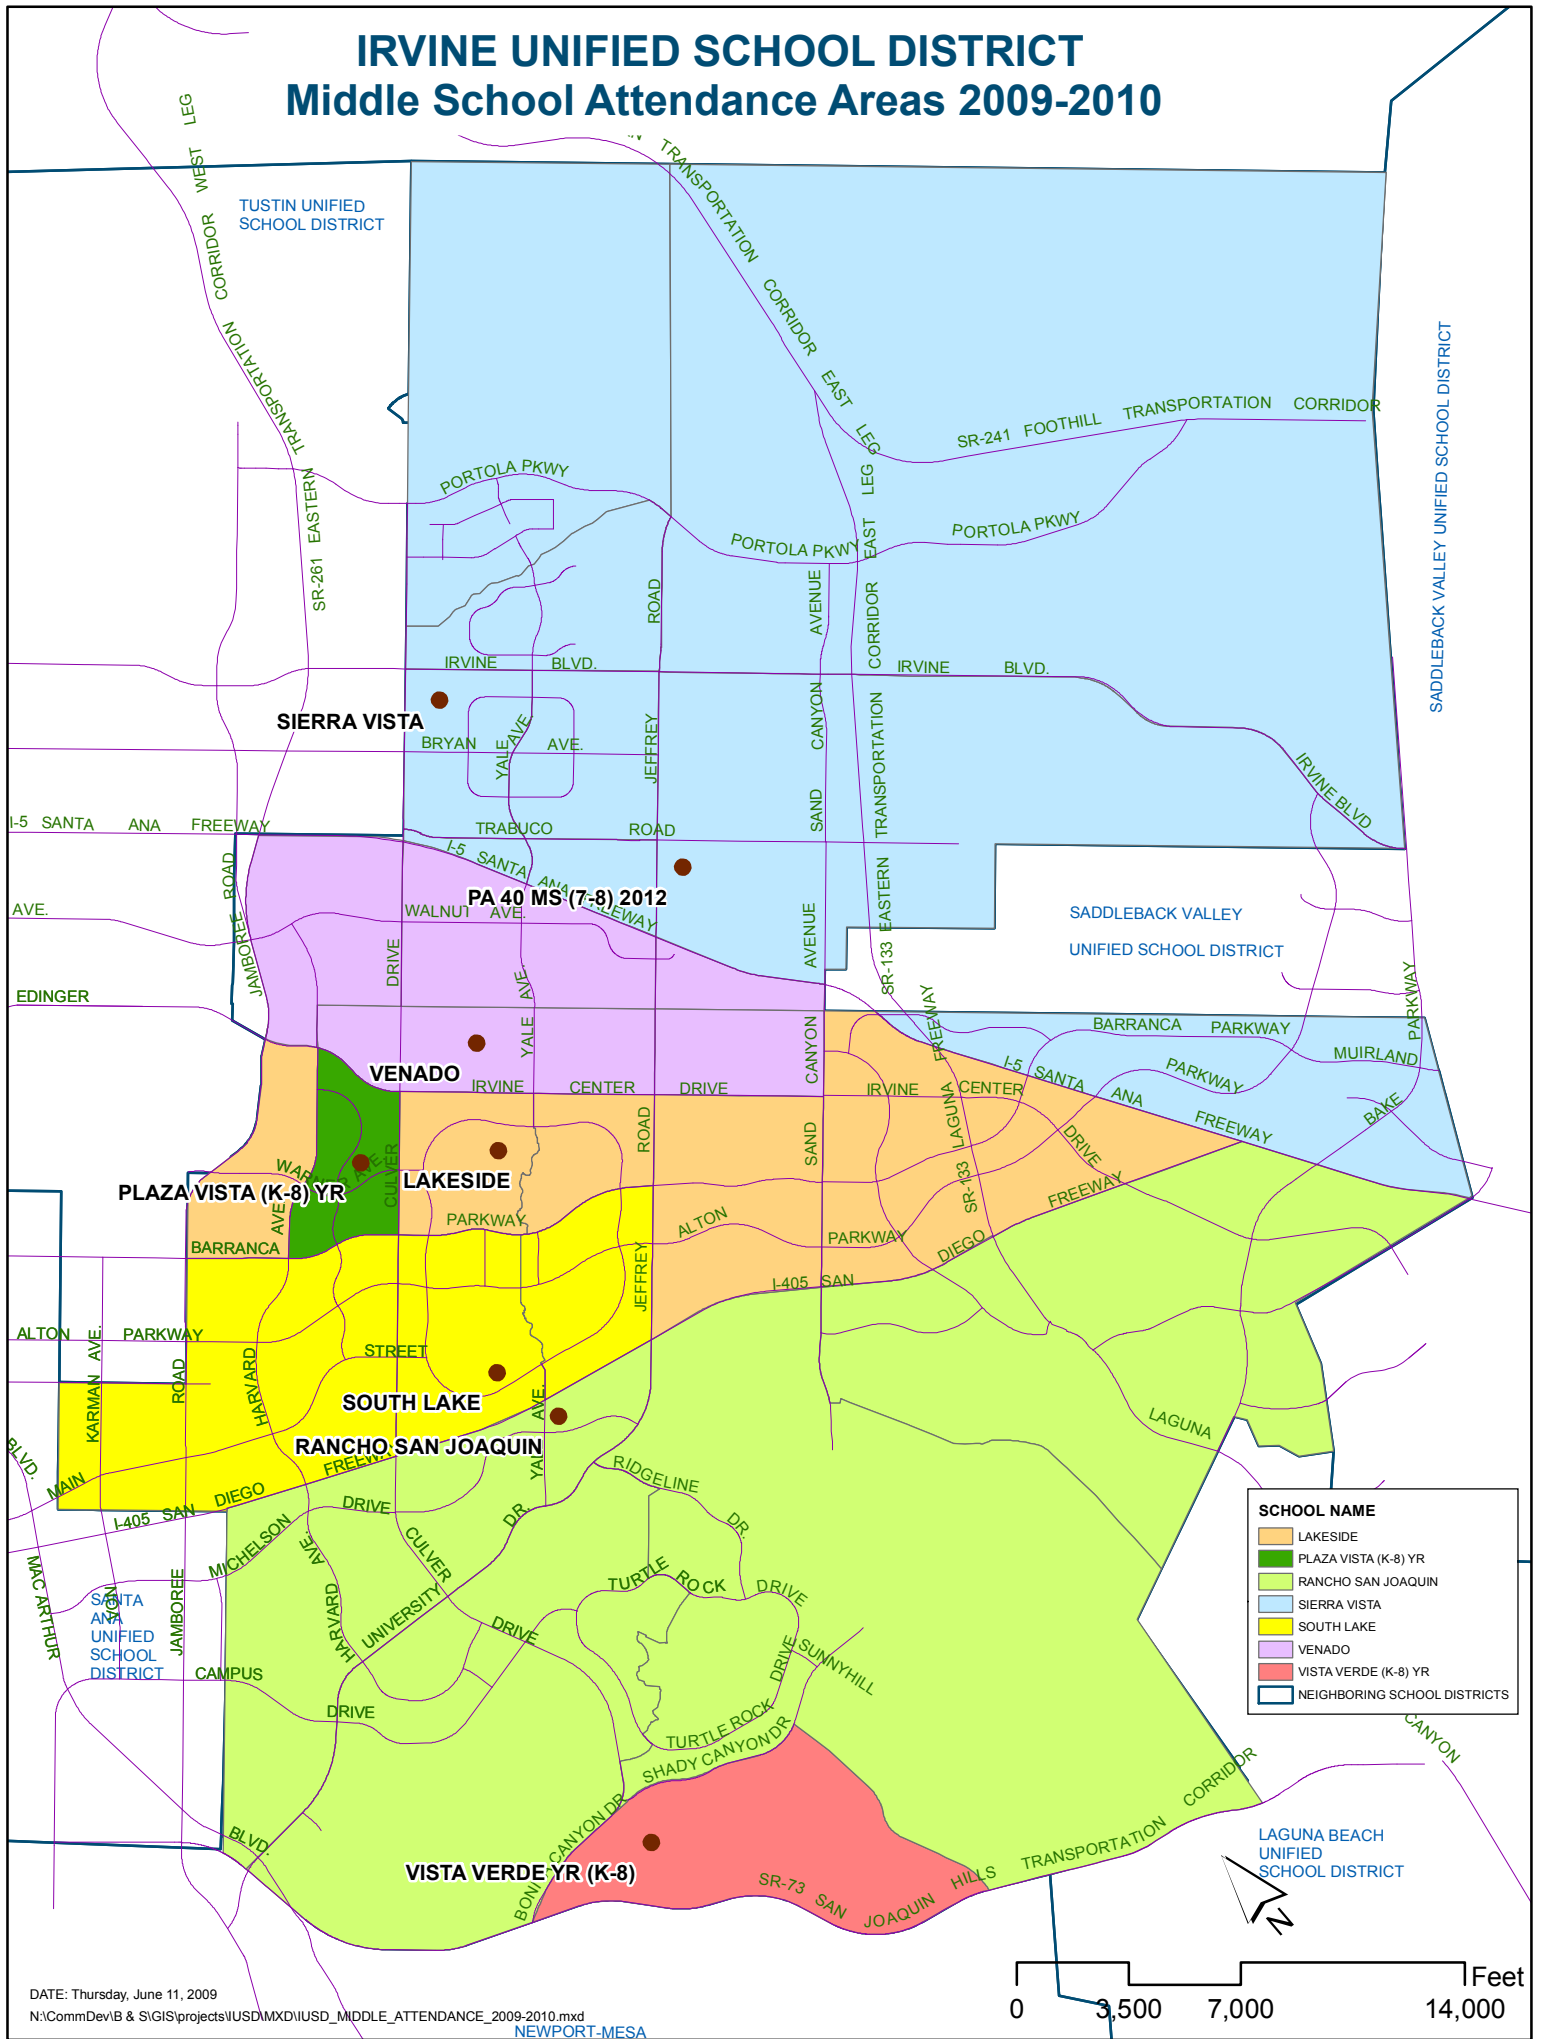

# IRVINE UNIFIED SCHOOL DISTRICT

## Middle School Attendance Areas 2009-2010

SCHOOL NAME	
[Light Orange Box]	LAKESIDE
[Dark Green Box]	PLAZA VISTA (K-8) YR
[Light Green Box]	RANCHO SAN JOAQUIN
[Light Blue Box]	SIERRA VISTA
[Yellow Box]	SOUTH LAKE
[Light Purple Box]	VENADO
[Red Box]	VISTA VERDE (K-8) YR
[Blue Outline Box]	NEIGHBORING SCHOOL DISTRICTS