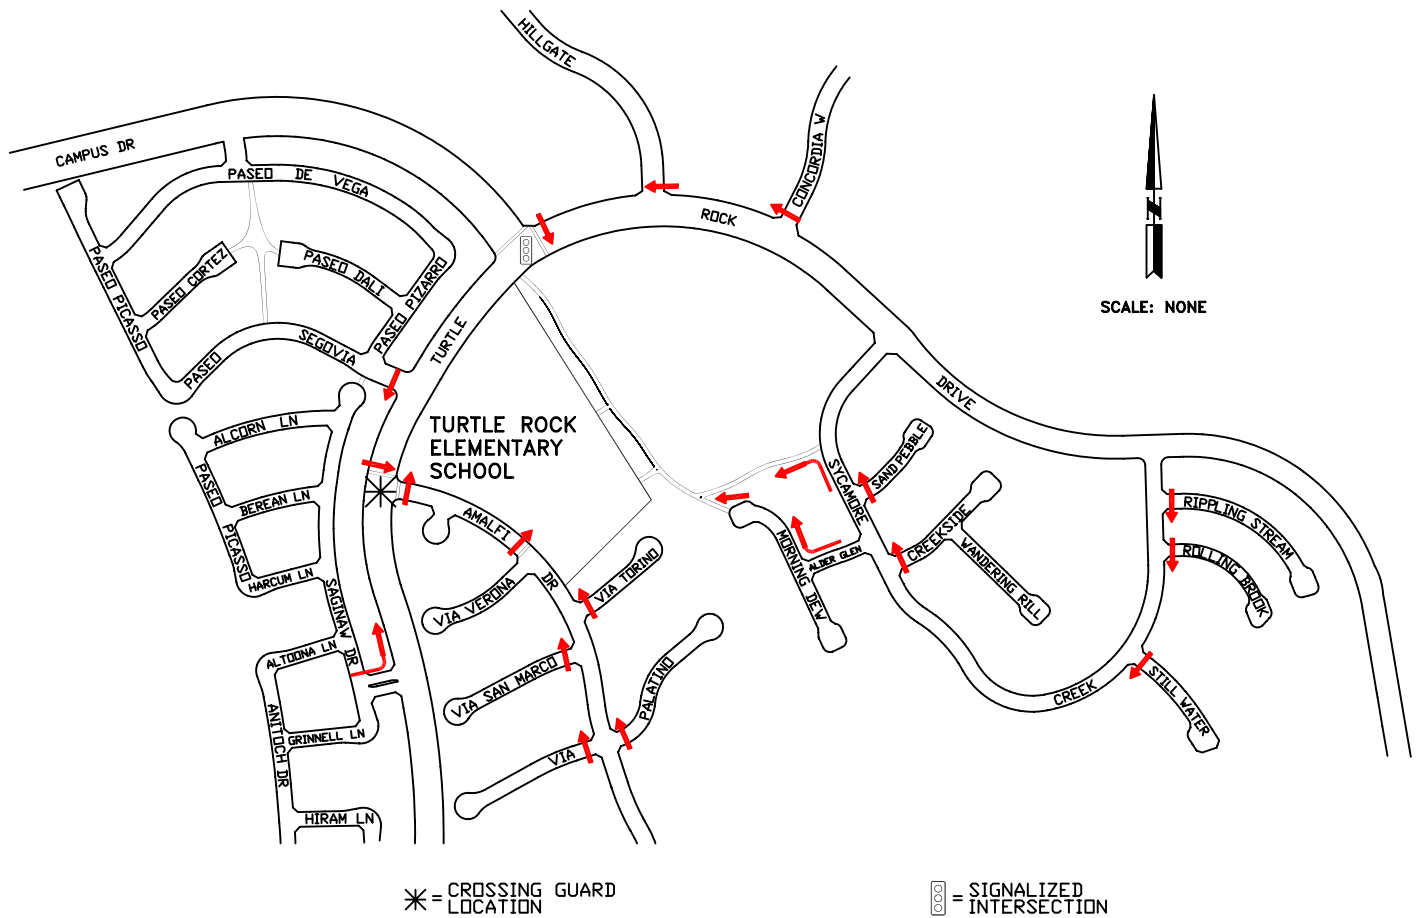

SUGGESTED ROUTE TO SCHOOL TURTLE ROCK ELEMENTARY SCHOOL

DEAR PARENTS:

In cooperation with the Irvine Police Department and the Traffic Engineering Division of the City of Irvine, we have identified a SUGGESTED ROUTE TO SCHOOL for children who walk or ride bicycles to school. We strongly encourage you to review the plan with your child and, if possible, walk the route to make sure he/she understands the route.

In the City of Irvine, bicycles may be legally ridden on sidewalks, but must yield to pedestrian traffic. Students on bicycles should always walk their bicycles across streets and look both ways before entering the street. Students who ride their bicycles within the on-street bicycle lanes are required to obey all the rules of the road. This includes riding in the same direction as vehicular traffic. All bikes must be locked in the bike racks located in the front of the school.

Turtle Rock Elementary School is served by one Crossing Guard to assist children when crossing at Amaifi and Turtle Rock Drive. When the Guard is on duty, the children are to obey the Guard's instructions.